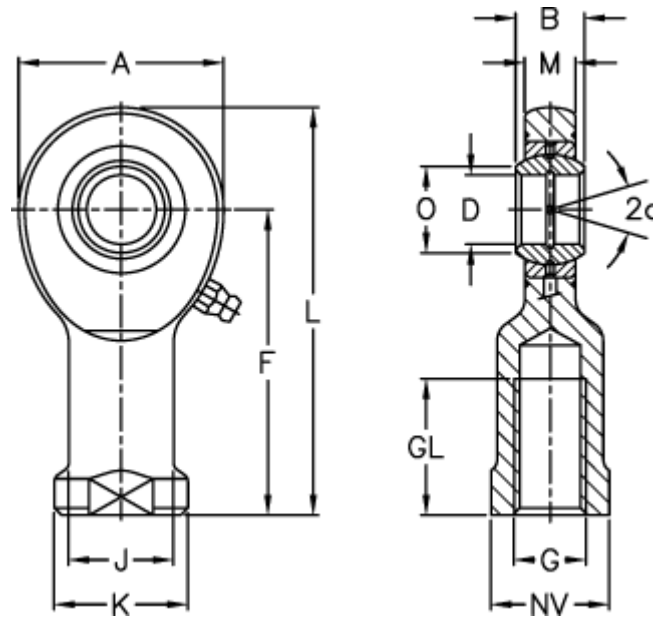

# Data Sheet

Article number: 03460050  
Description: Fluro Rod end EI 50  
Note: 50

## Measures

A	= 112	J	= 62
a (degrees)	= 6	K	= 75
B	= 35	L	= 216
D	= 50	M	= 30
Dynamic drive (kN)	= 156	NV	= 65
F	= 160	O	= 56
g	= M45x3	Static drive kN	= 320
GL	= 68	Weight	= 3500